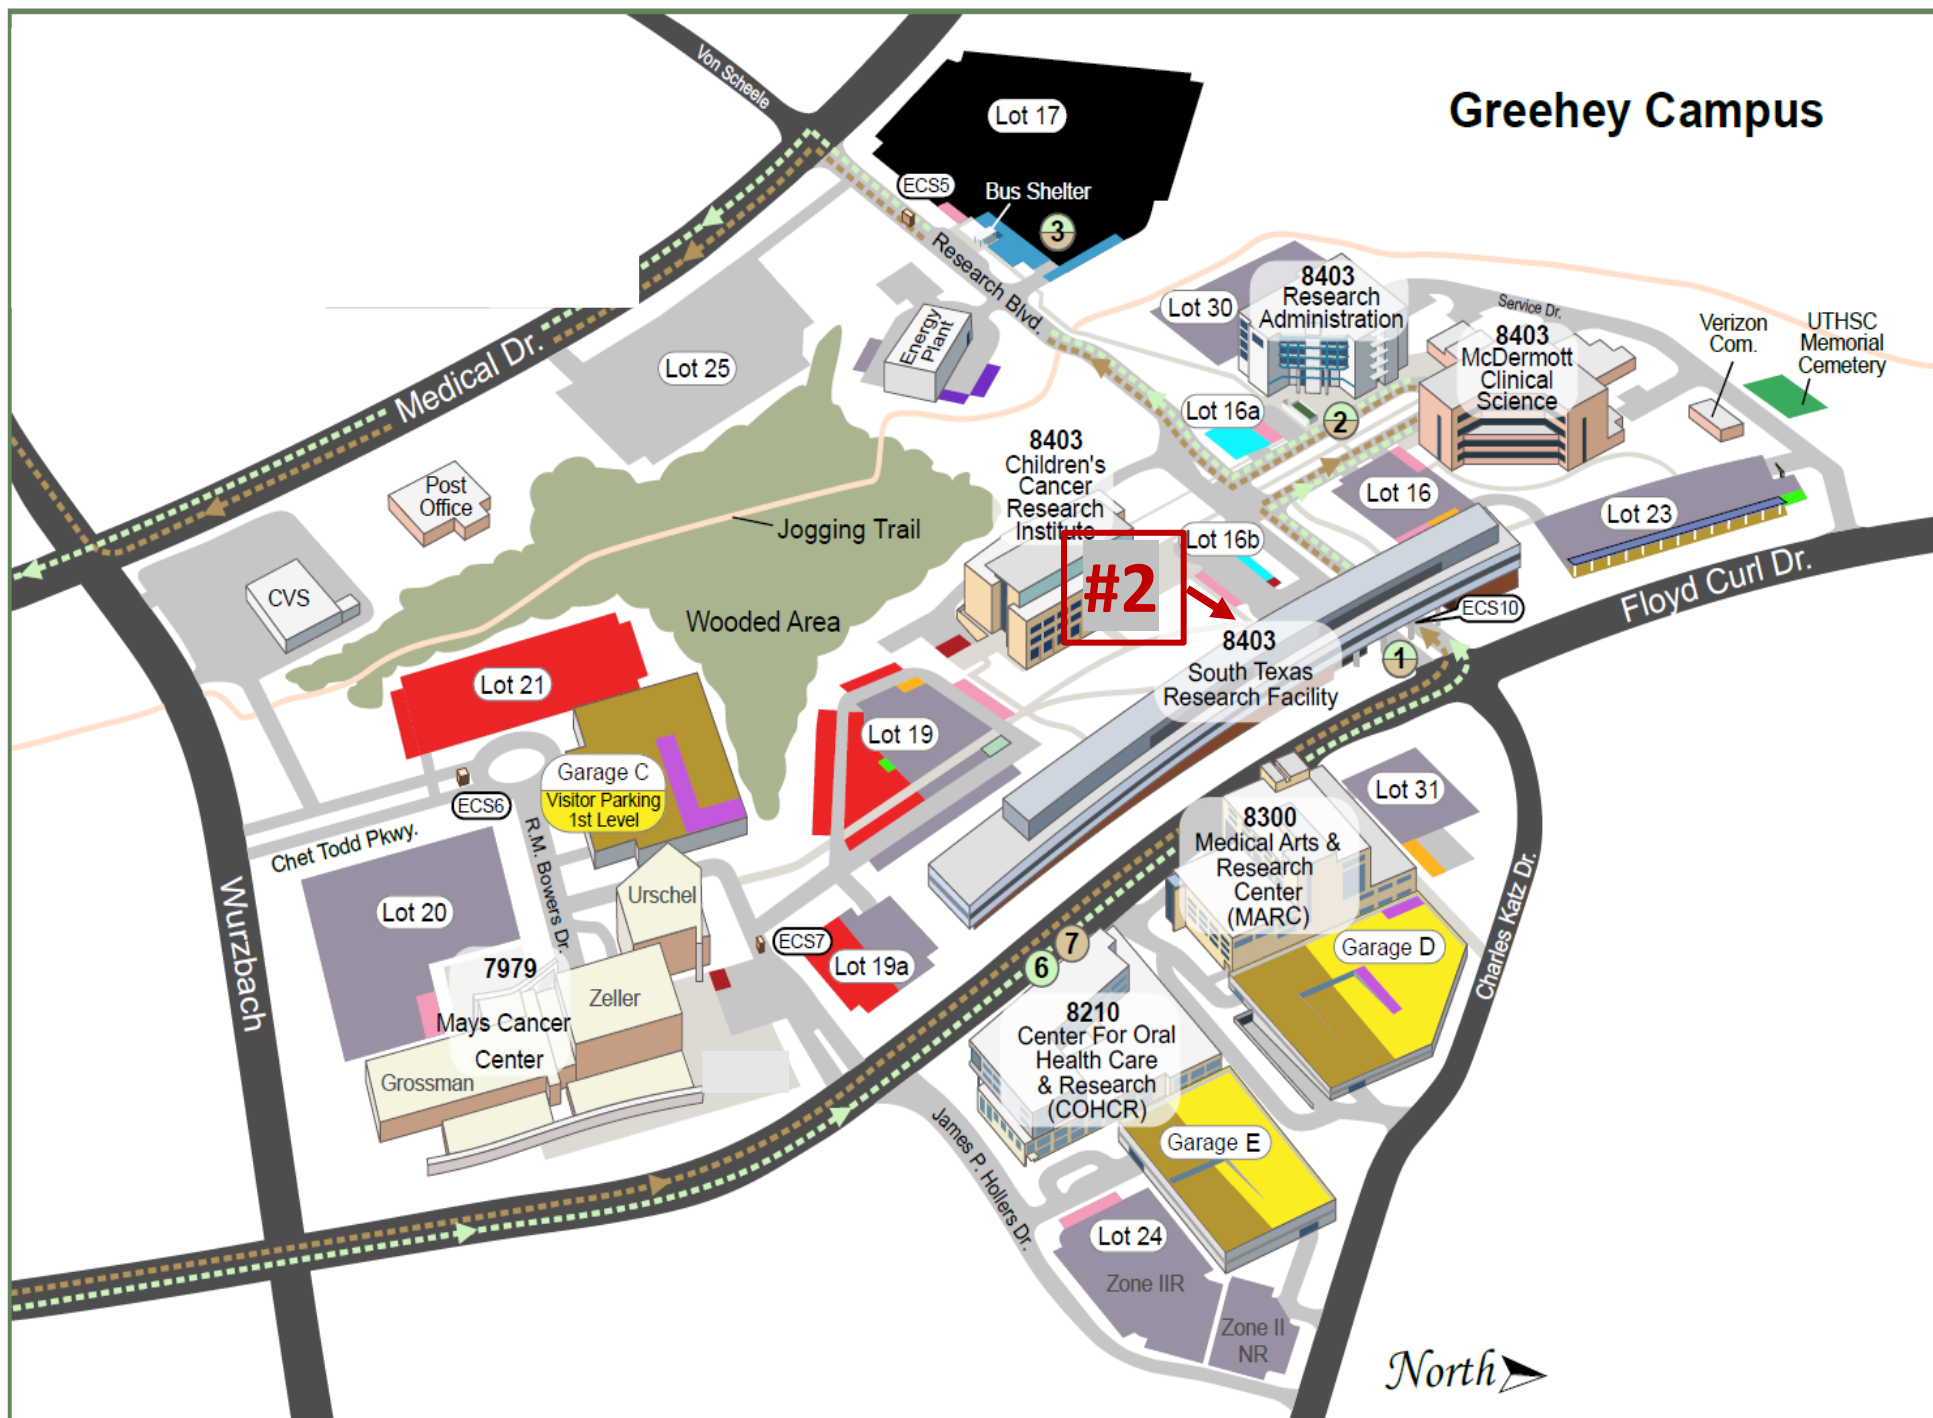

Greehey Campus

Screening Point #2
Main lobby entrance of STRF

Screening Point #1
SOM main entrance
by walkway

Screening Point #3
Dental School rear
door by Lot 7

Screening Point #4
Dental School main
entrance

Screening Point #5
Library/LEC main
entrance

Long Campus
7703 Floyd Curl Dr.