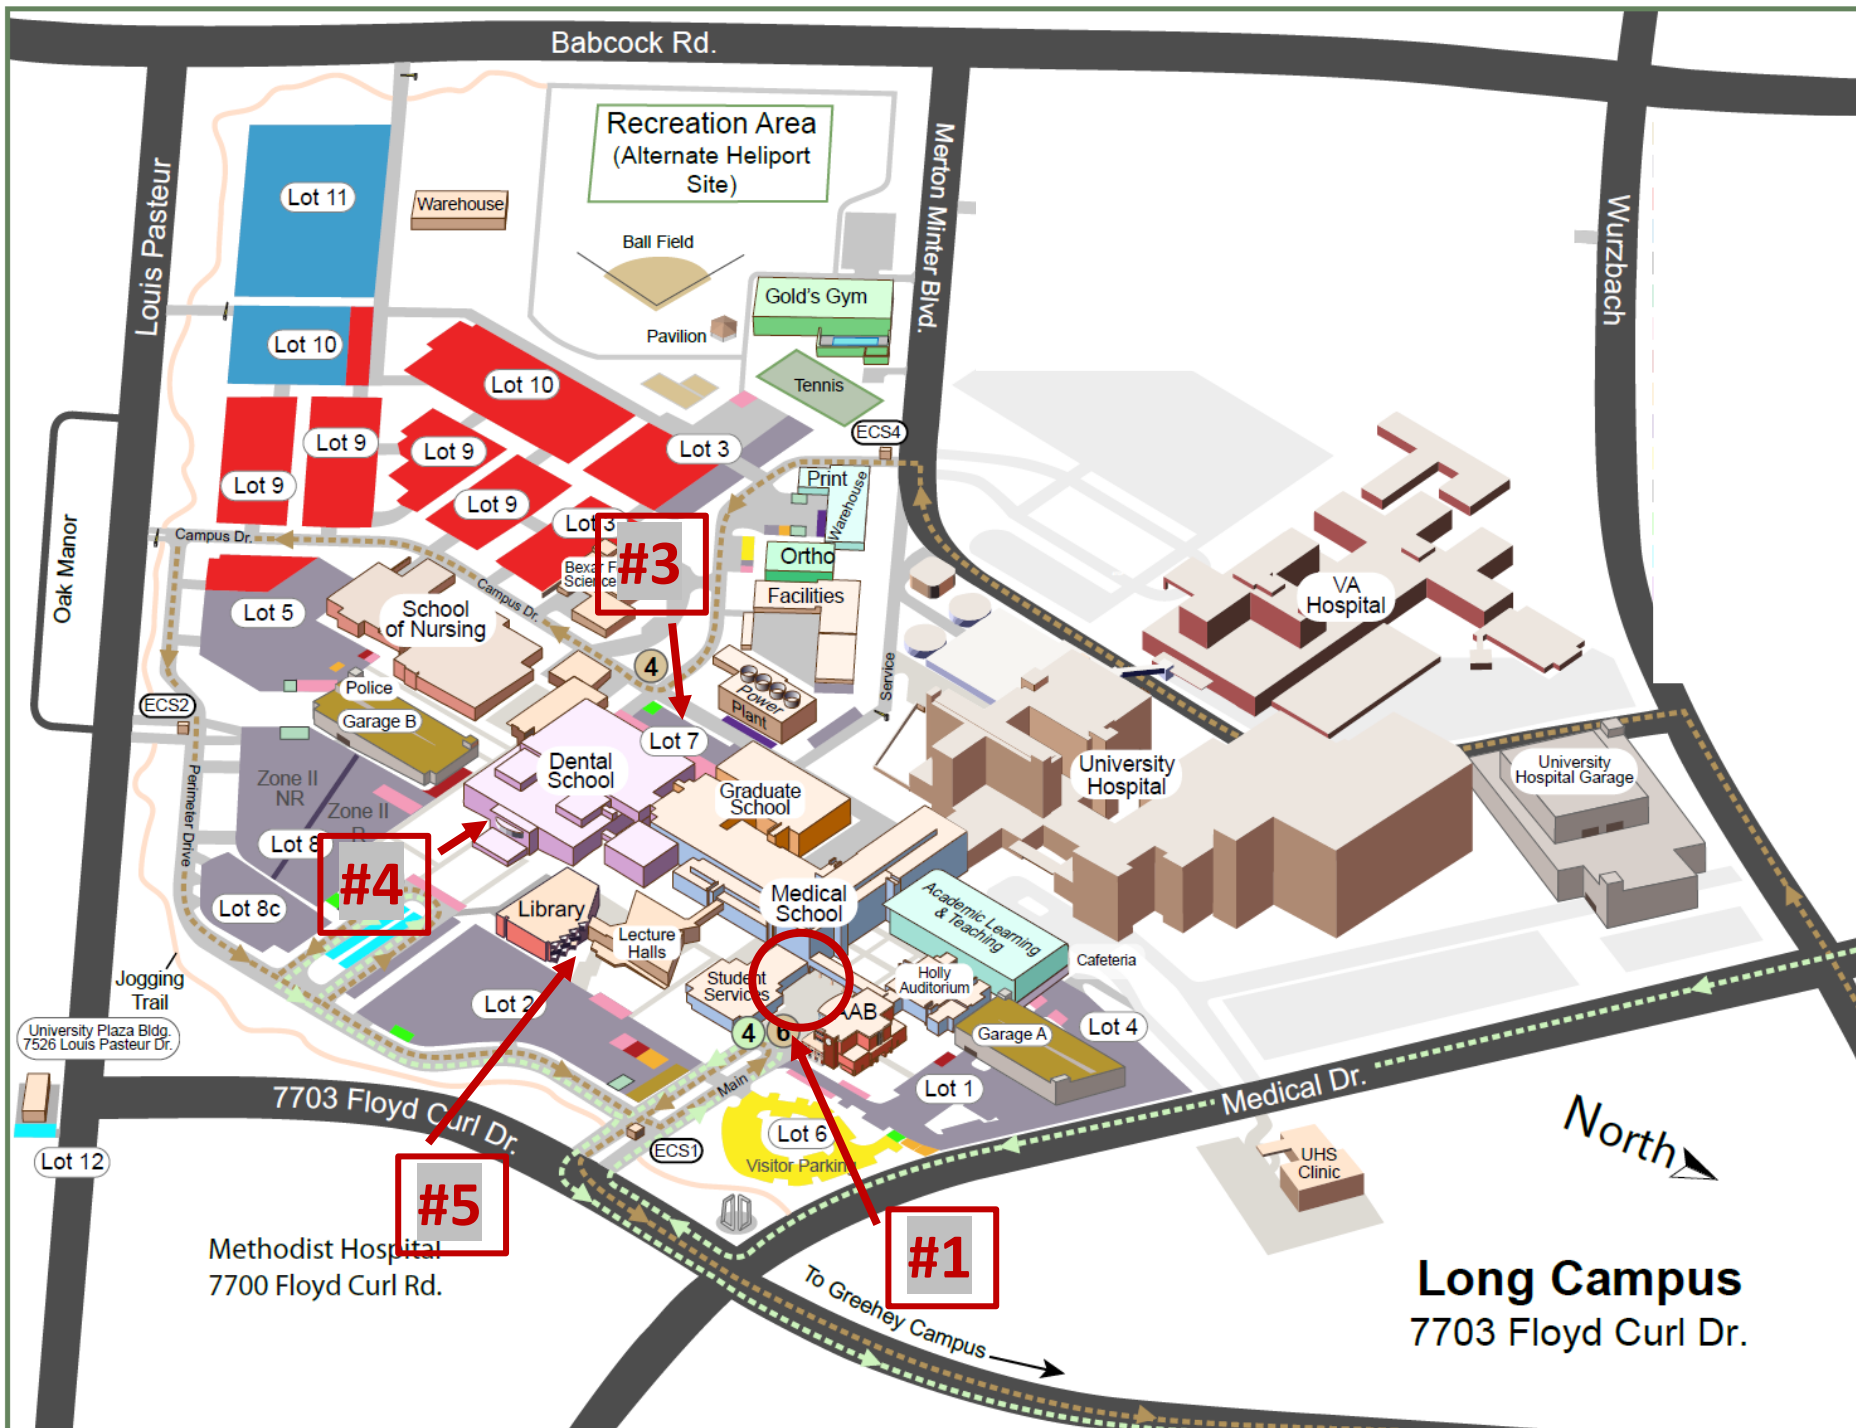

Greehey Campus

Screening Point #2
Main lobby entrance of STRF

Screening Point #1
SOM main entrance
by walkway

Screening Point #3
Dental School rear
door by Lot 7

Screening Point #4
Dental School main
entrance

Screening Point #5
Library/LEC main
entrance

Long Campus
7703 Floyd Curl Dr.